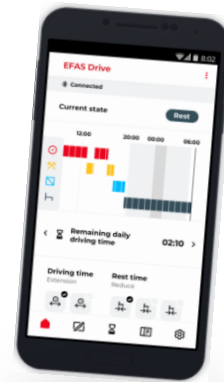

Intellic's Smart Tachograph has arrived

SMART TACHO
INTELLIC

- One for ALL
- according to Reg. (EU) 165/2014 & CIR(EU)2016/799
- perfect vehicle integration
- fit for fleet management
- installation set up wizard
- iCounter
- powered by Bosch
- 5 years extended warranty
- Bluetooth Dongle & Driver APP